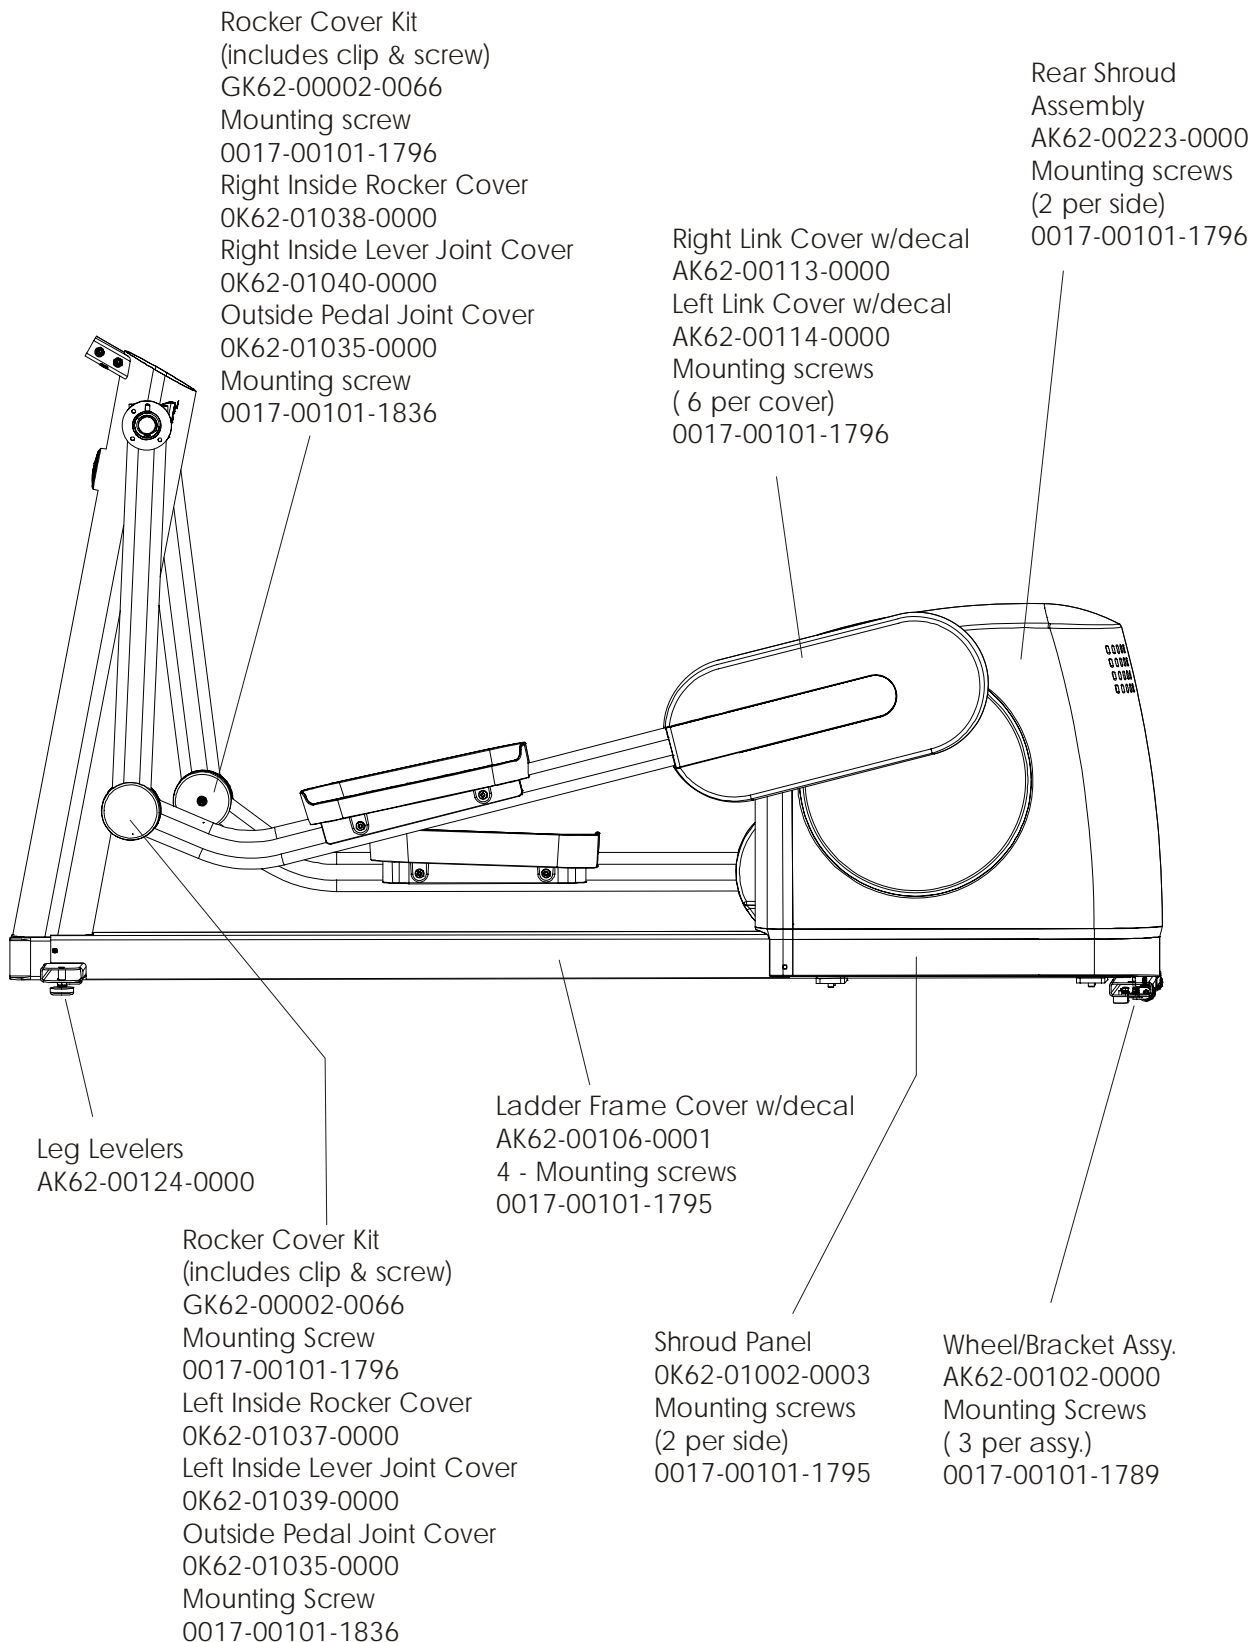

ARCTIC SILVER 95XEZ
Lower Frame Shrouds and Hardware

95XEZ-0XXX-01
S/N WZX100000 and up